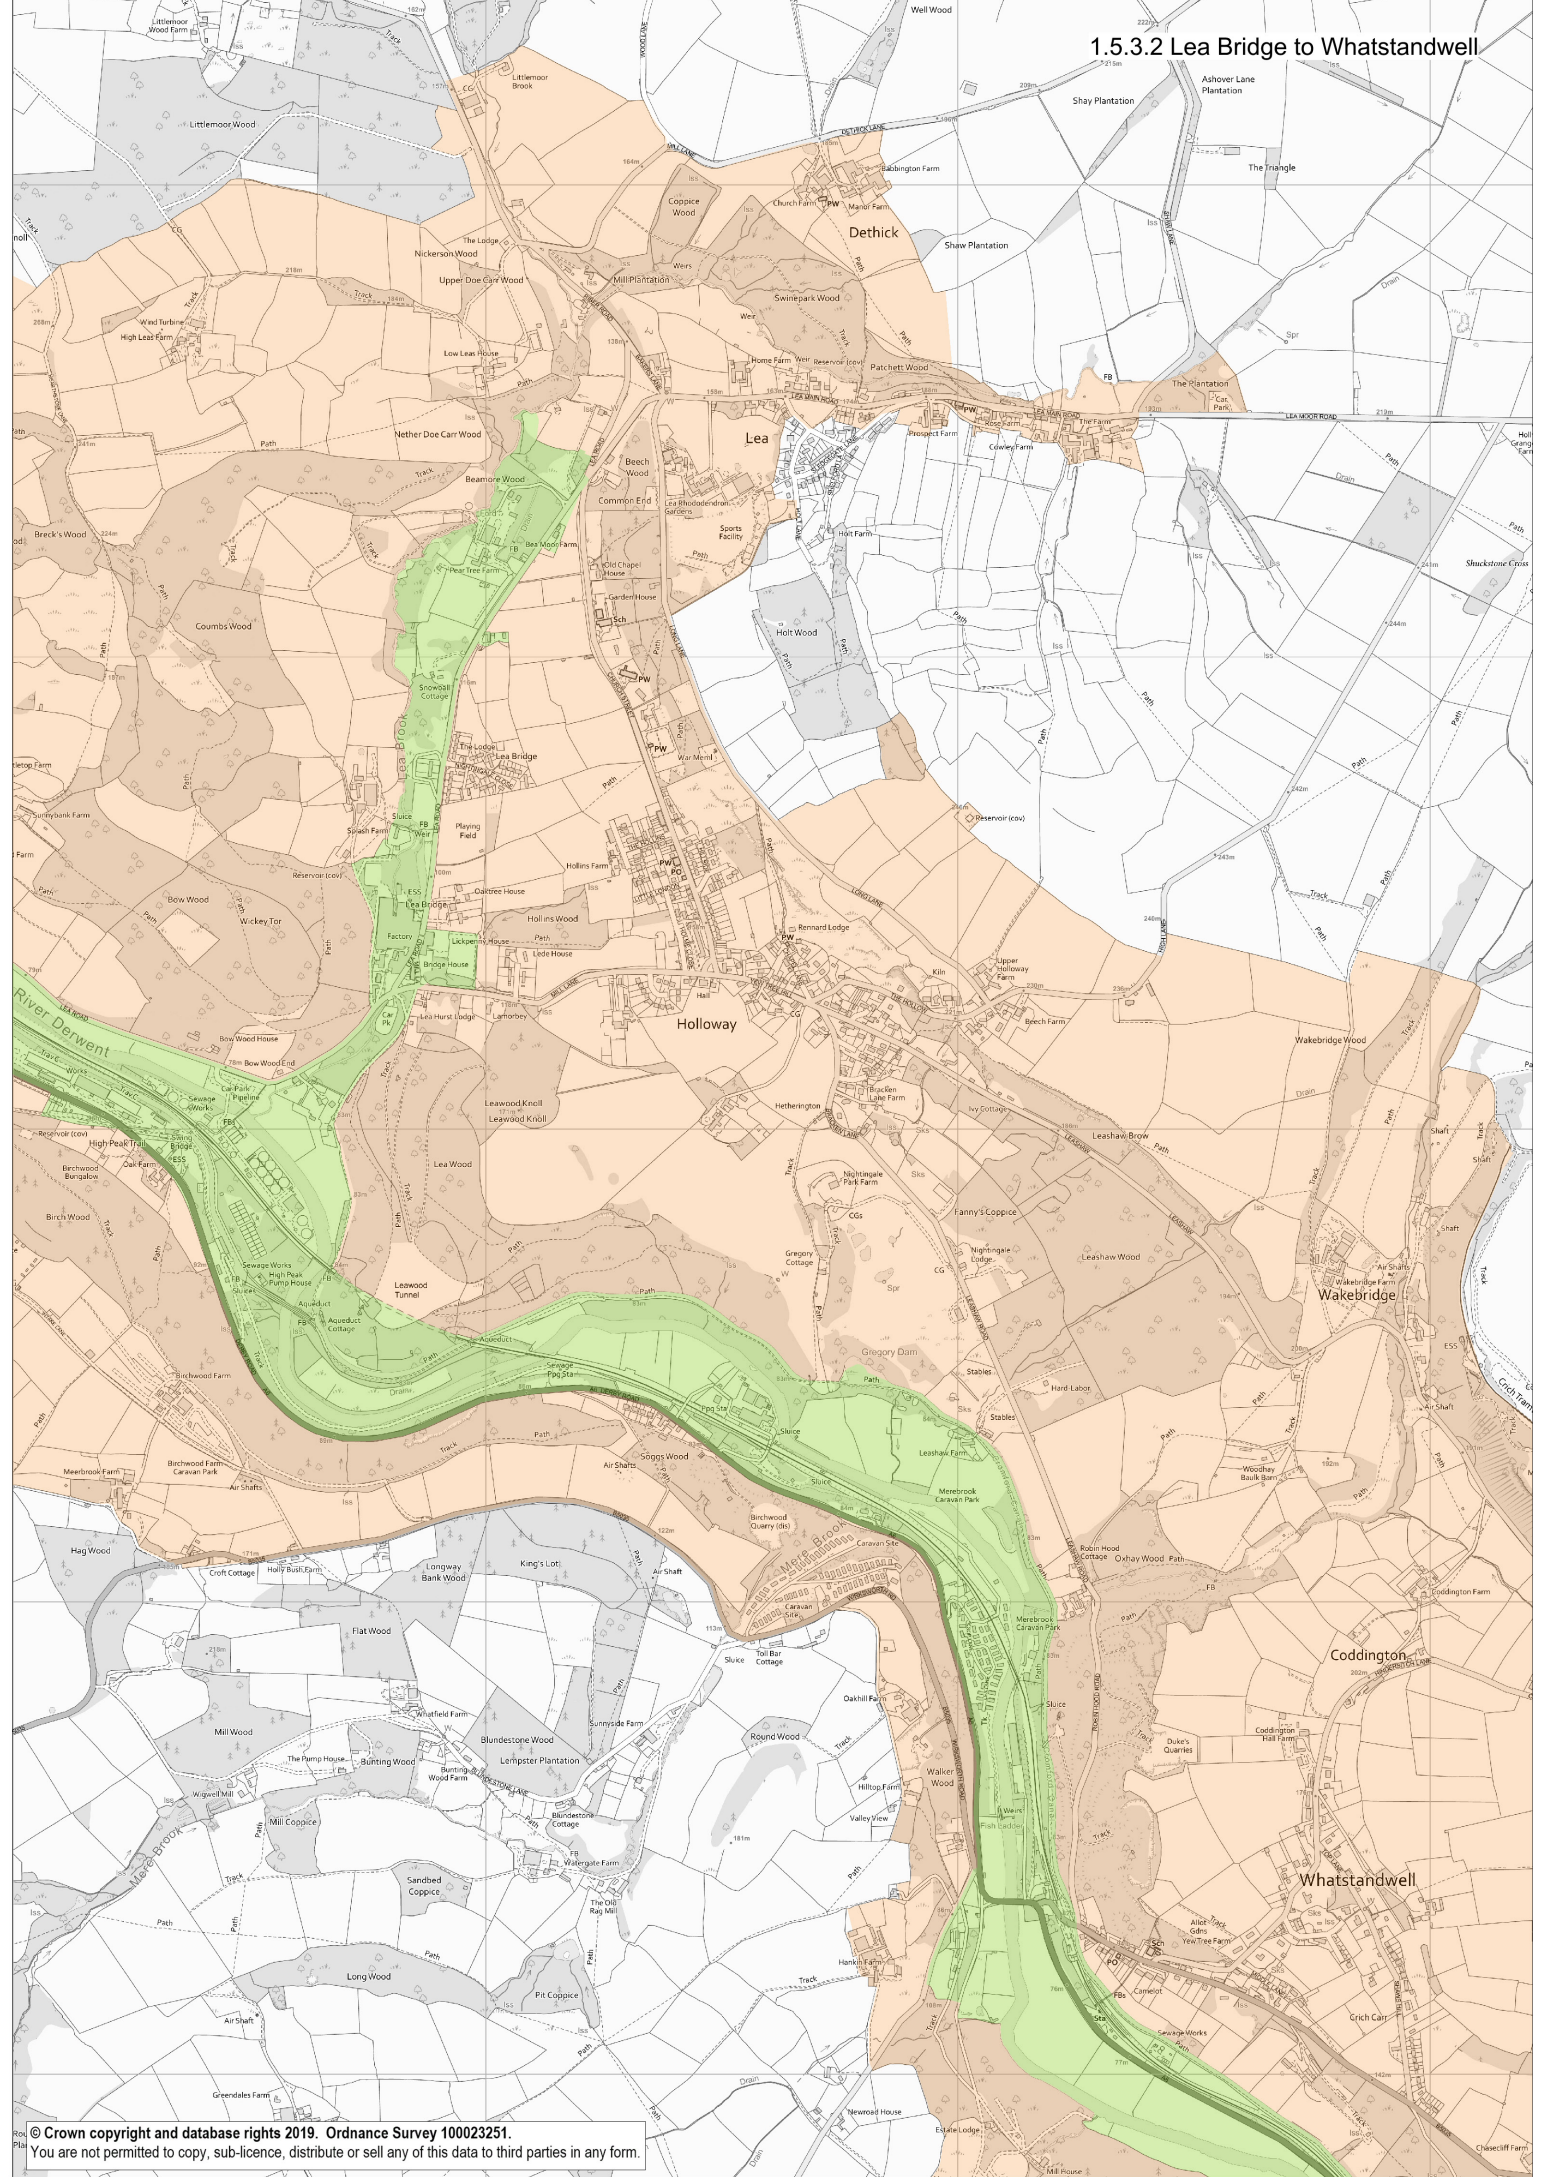

# 1.5.1.3 The Derwent Valley Mills World Heritage Site and Buffer Zone

Map 1.5.3.1

Map 1.5.3.2

Map 1.5.3.3

Map 1.5.3.4

Map 1.5.3.5

Map 1.5.3.6

Map 1.5.3.7

Map 1.5.3.8

Map 1.5.3.9

Derwent Valley Mills World Heritage Site

Derwent Valley Mills World Heritage Site Buffer Zone

1.5.3.2 Lea Bridge to Whatstandwell

1.5.3.3 Whatstandwell to Ambergate

Ambergate

1.5.3.6 Belper West

Allestree

Darley Abbey

Little Chester

AMEN ALLEY

1.5.3.9 Darley Abbey and the Silk Mill