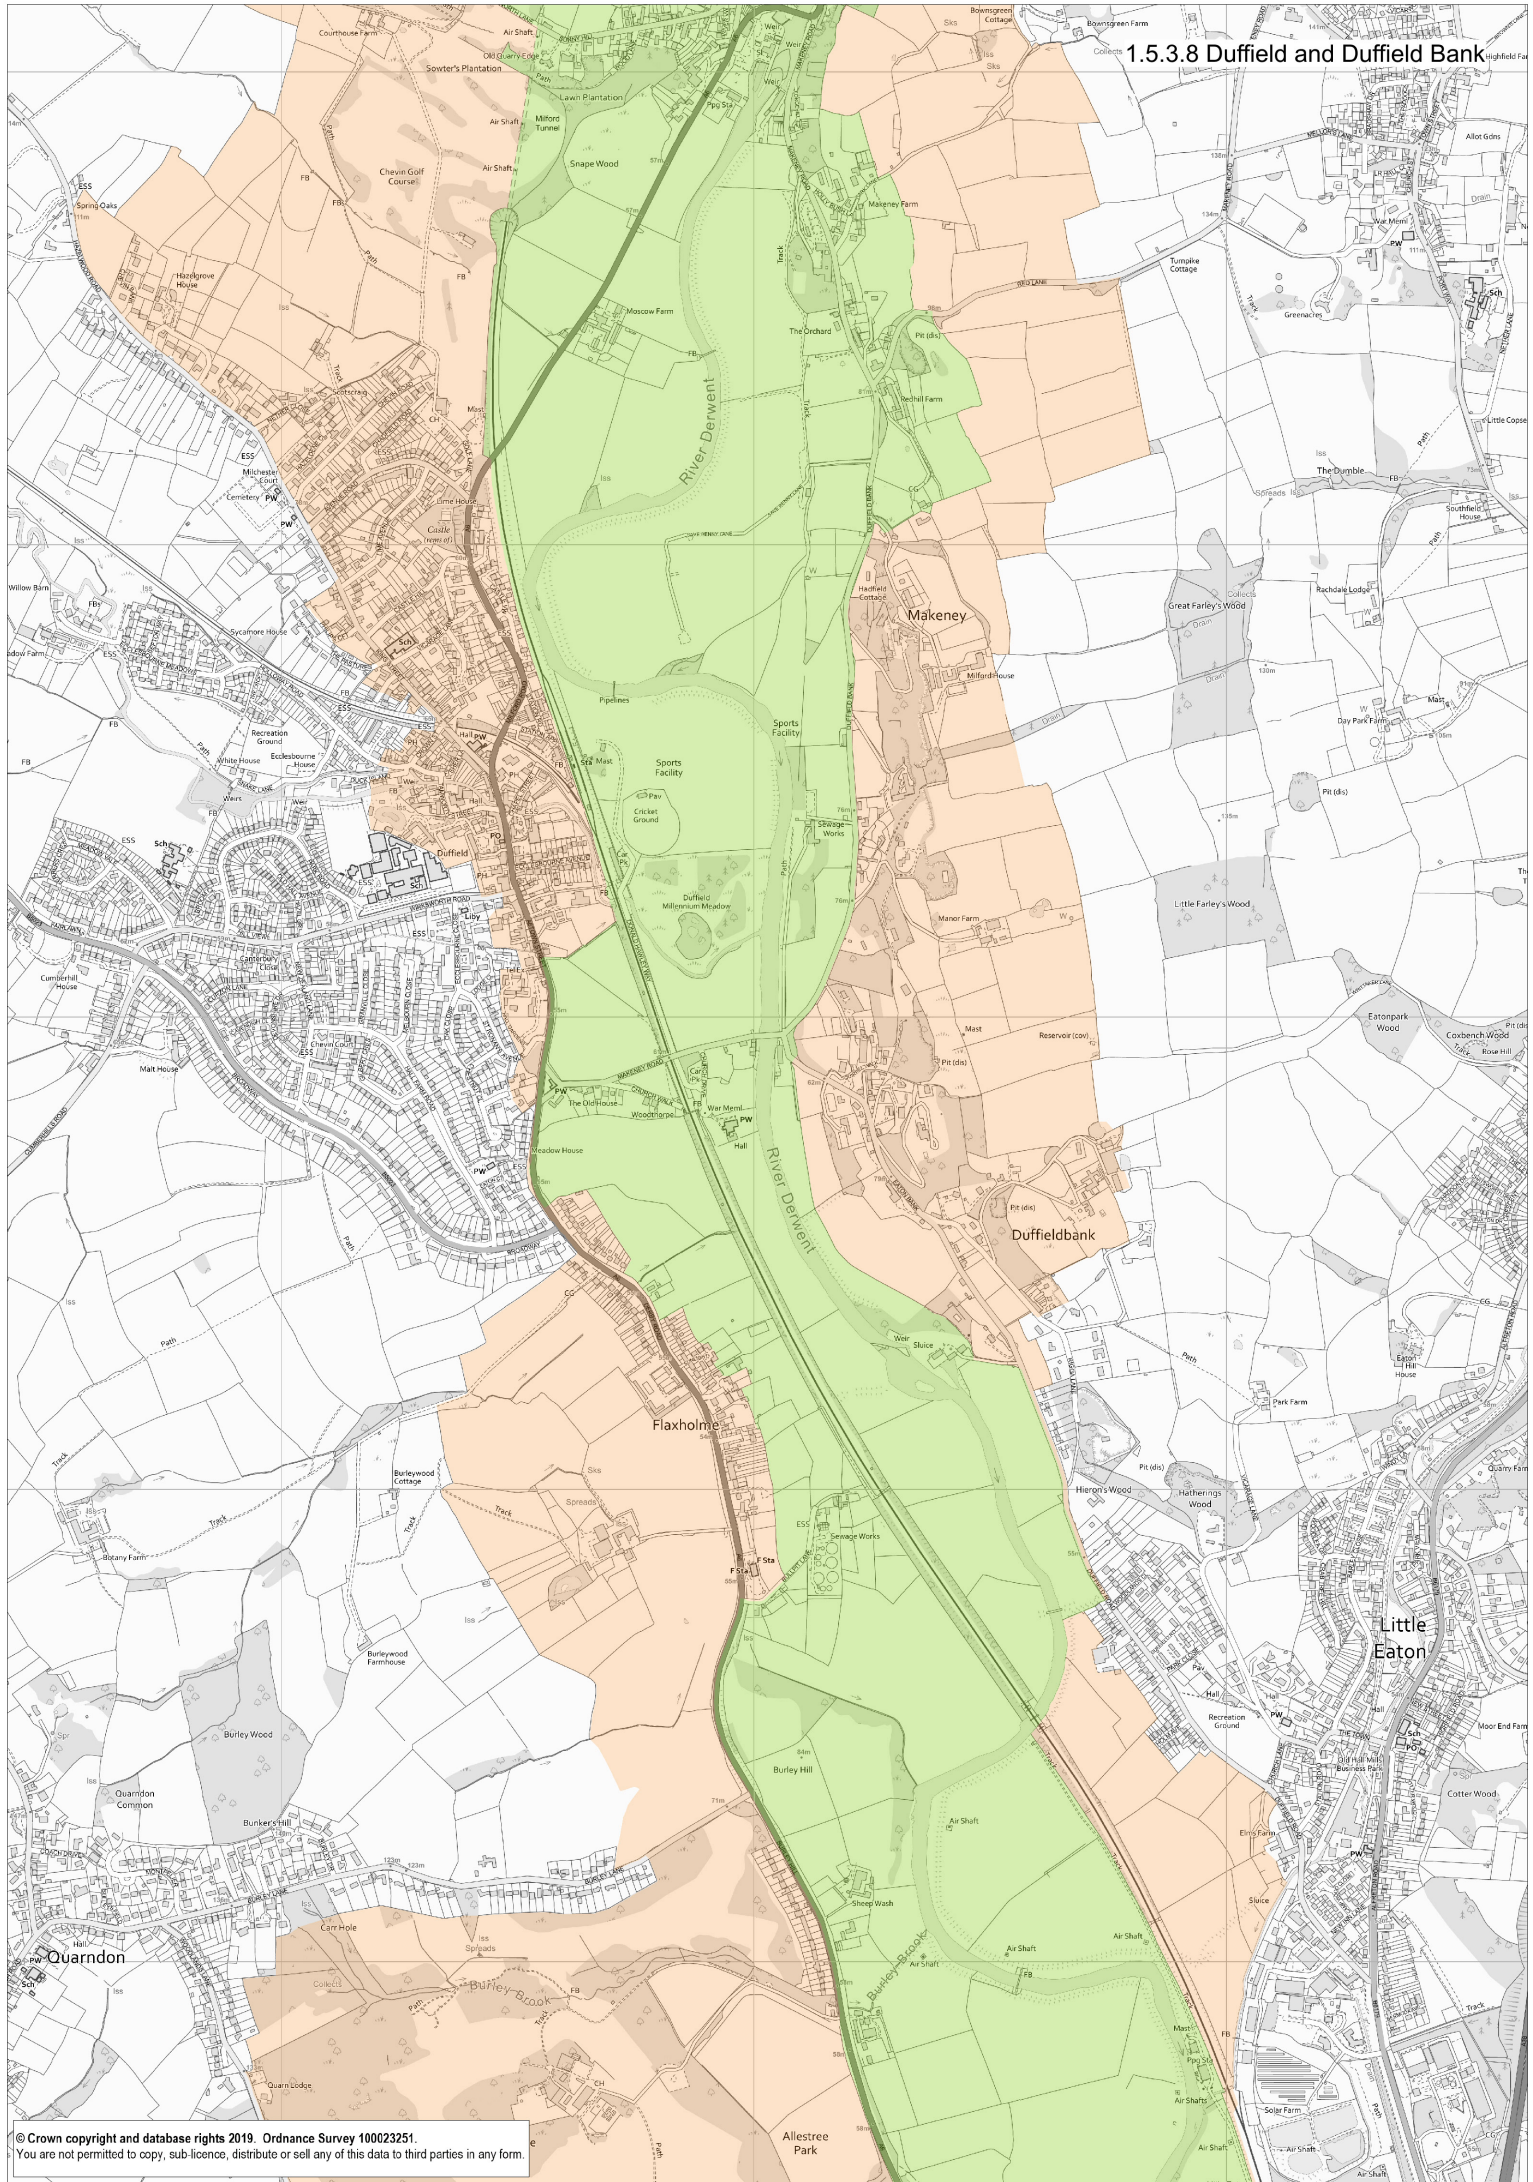

# 1.5.1.3 The Derwent Valley Mills World Heritage Site and Buffer Zone

Map 1.5.3.1

Map 1.5.3.2

Map 1.5.3.3

Map 1.5.3.4

Map 1.5.3.5

Map 1.5.3.6

Map 1.5.3.7

Map 1.5.3.8

Map 1.5.3.9

Derwent Valley Mills World Heritage Site

Derwent Valley Mills World Heritage Site Buffer Zone

1.5.3.2 Lea Bridge to Whatstandwell

1.5.3.3 Whatstandwell to Ambergate

Ambergate

1.5.3.6 Belper West

Allestree

Darley Abbey

Little Chester

AMEN ALLEY

1.5.3.9 Darley Abbey and the Silk Mill