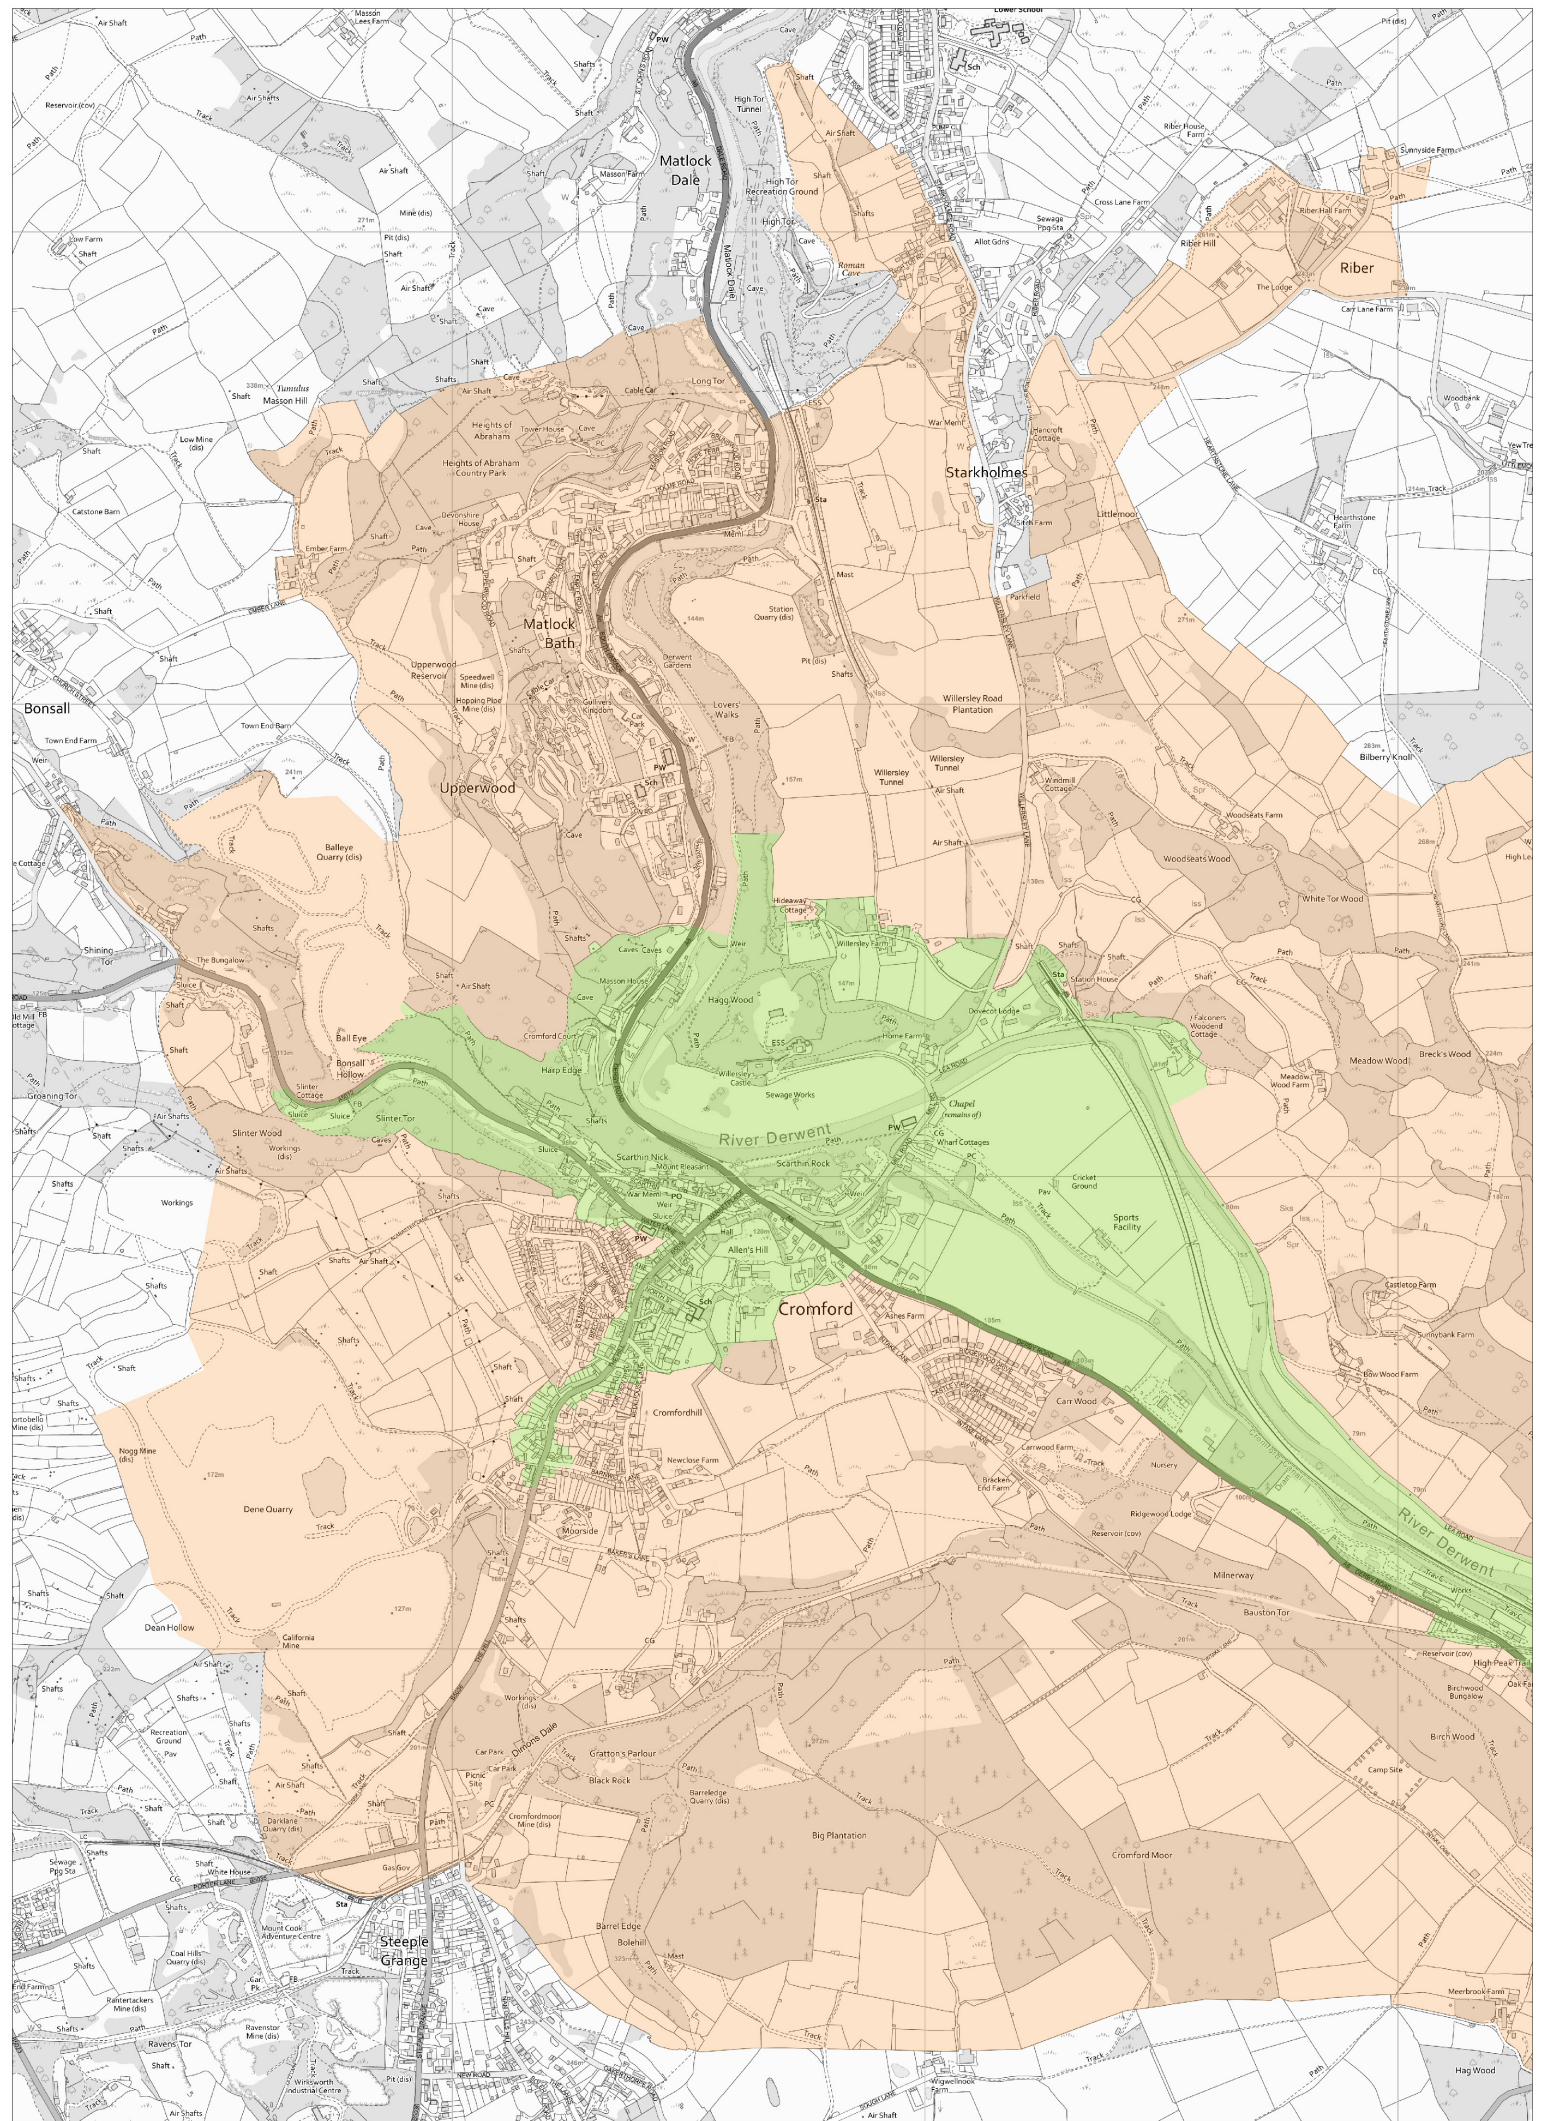

# 1.5.1.3 The Derwent Valley Mills World Heritage Site and Buffer Zone

Map 1.5.3.1

Map 1.5.3.2

Map 1.5.3.3

Map 1.5.3.4

Map 1.5.3.5

Map 1.5.3.6

Map 1.5.3.7

Map 1.5.3.8

Map 1.5.3.9

Derwent Valley Mills World Heritage Site

Derwent Valley Mills World Heritage Site Buffer Zone

1.5.3.2 Lea Bridge to Whatstandwell

1.5.3.3 Whatstandwell to Ambergate

Ambergate

1.5.3.6 Belper West

Allestree

Darley Abbey

Little Chester

AMEN ALLEY

1.5.3.9 Darley Abbey and the Silk Mill