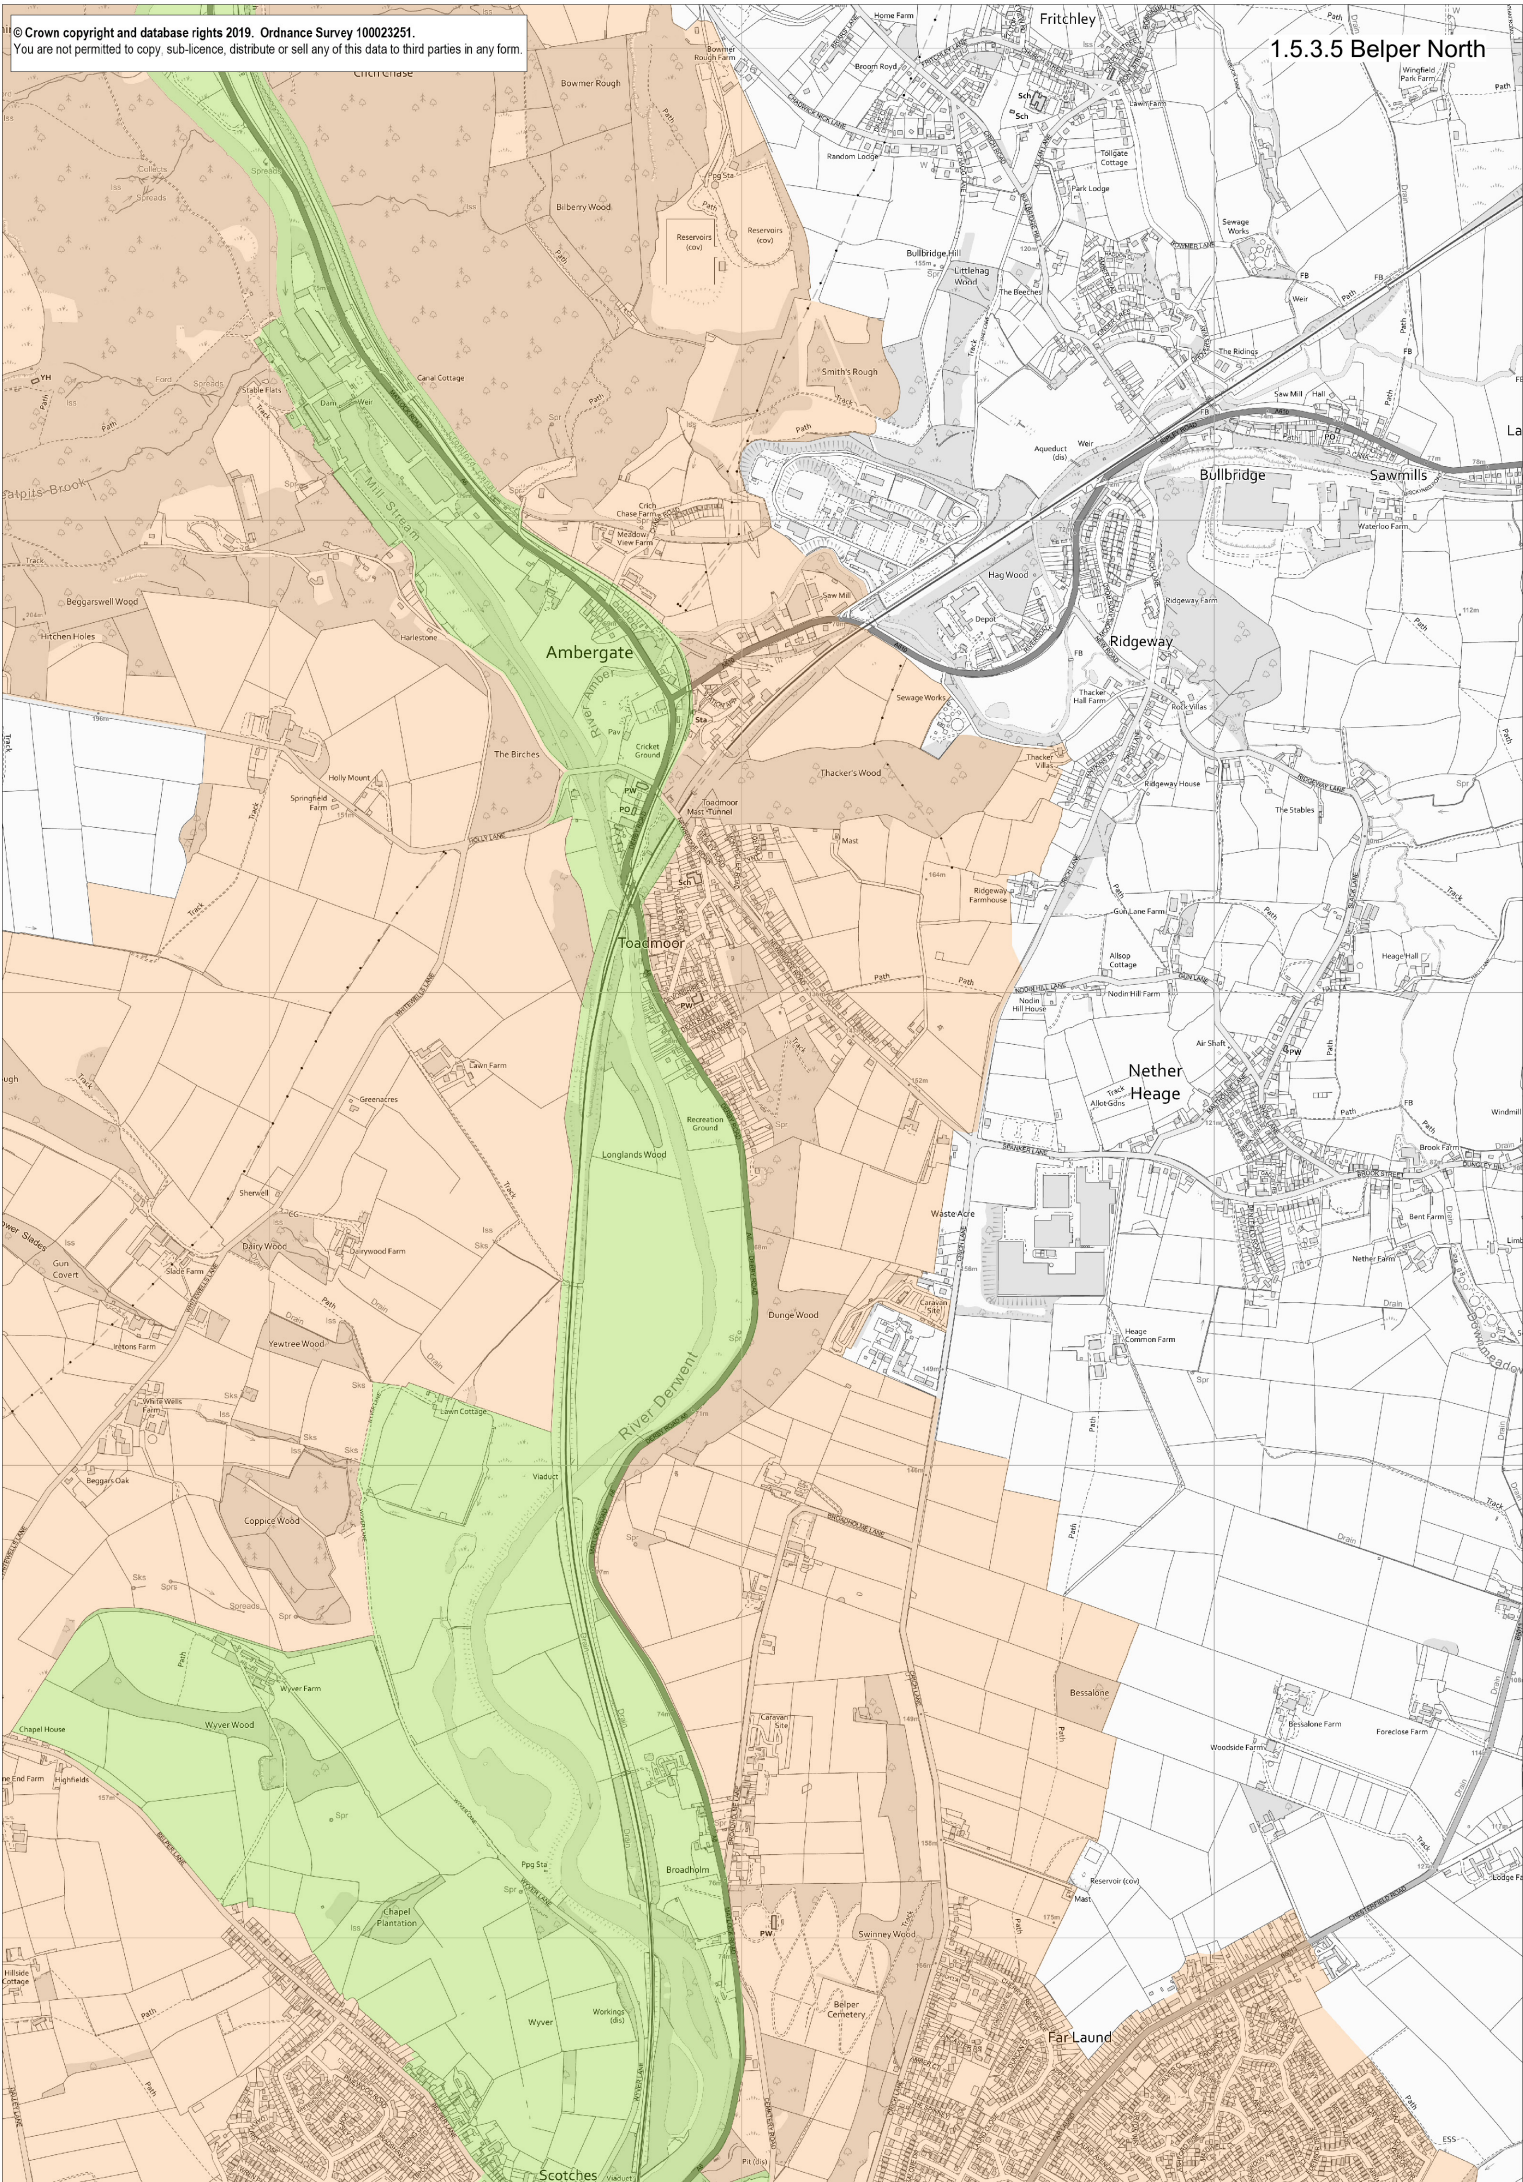

# 1.5.1.3 The Derwent Valley Mills World Heritage Site and Buffer Zone

Map 1.5.3.1

Map 1.5.3.2

Map 1.5.3.3

Map 1.5.3.4

Map 1.5.3.5

Map 1.5.3.6

Map 1.5.3.7

Map 1.5.3.8

Map 1.5.3.9

Derwent Valley Mills World Heritage Site

Derwent Valley Mills World Heritage Site Buffer Zone

1.5.3.2 Lea Bridge to Whatstandwell

1.5.3.3 Whatstandwell to Ambergate

Ambergate

1.5.3.6 Belper West

Allestree

Darley Abbey

Little Chester

AMEN ALLEY

1.5.3.9 Darley Abbey and the Silk Mill