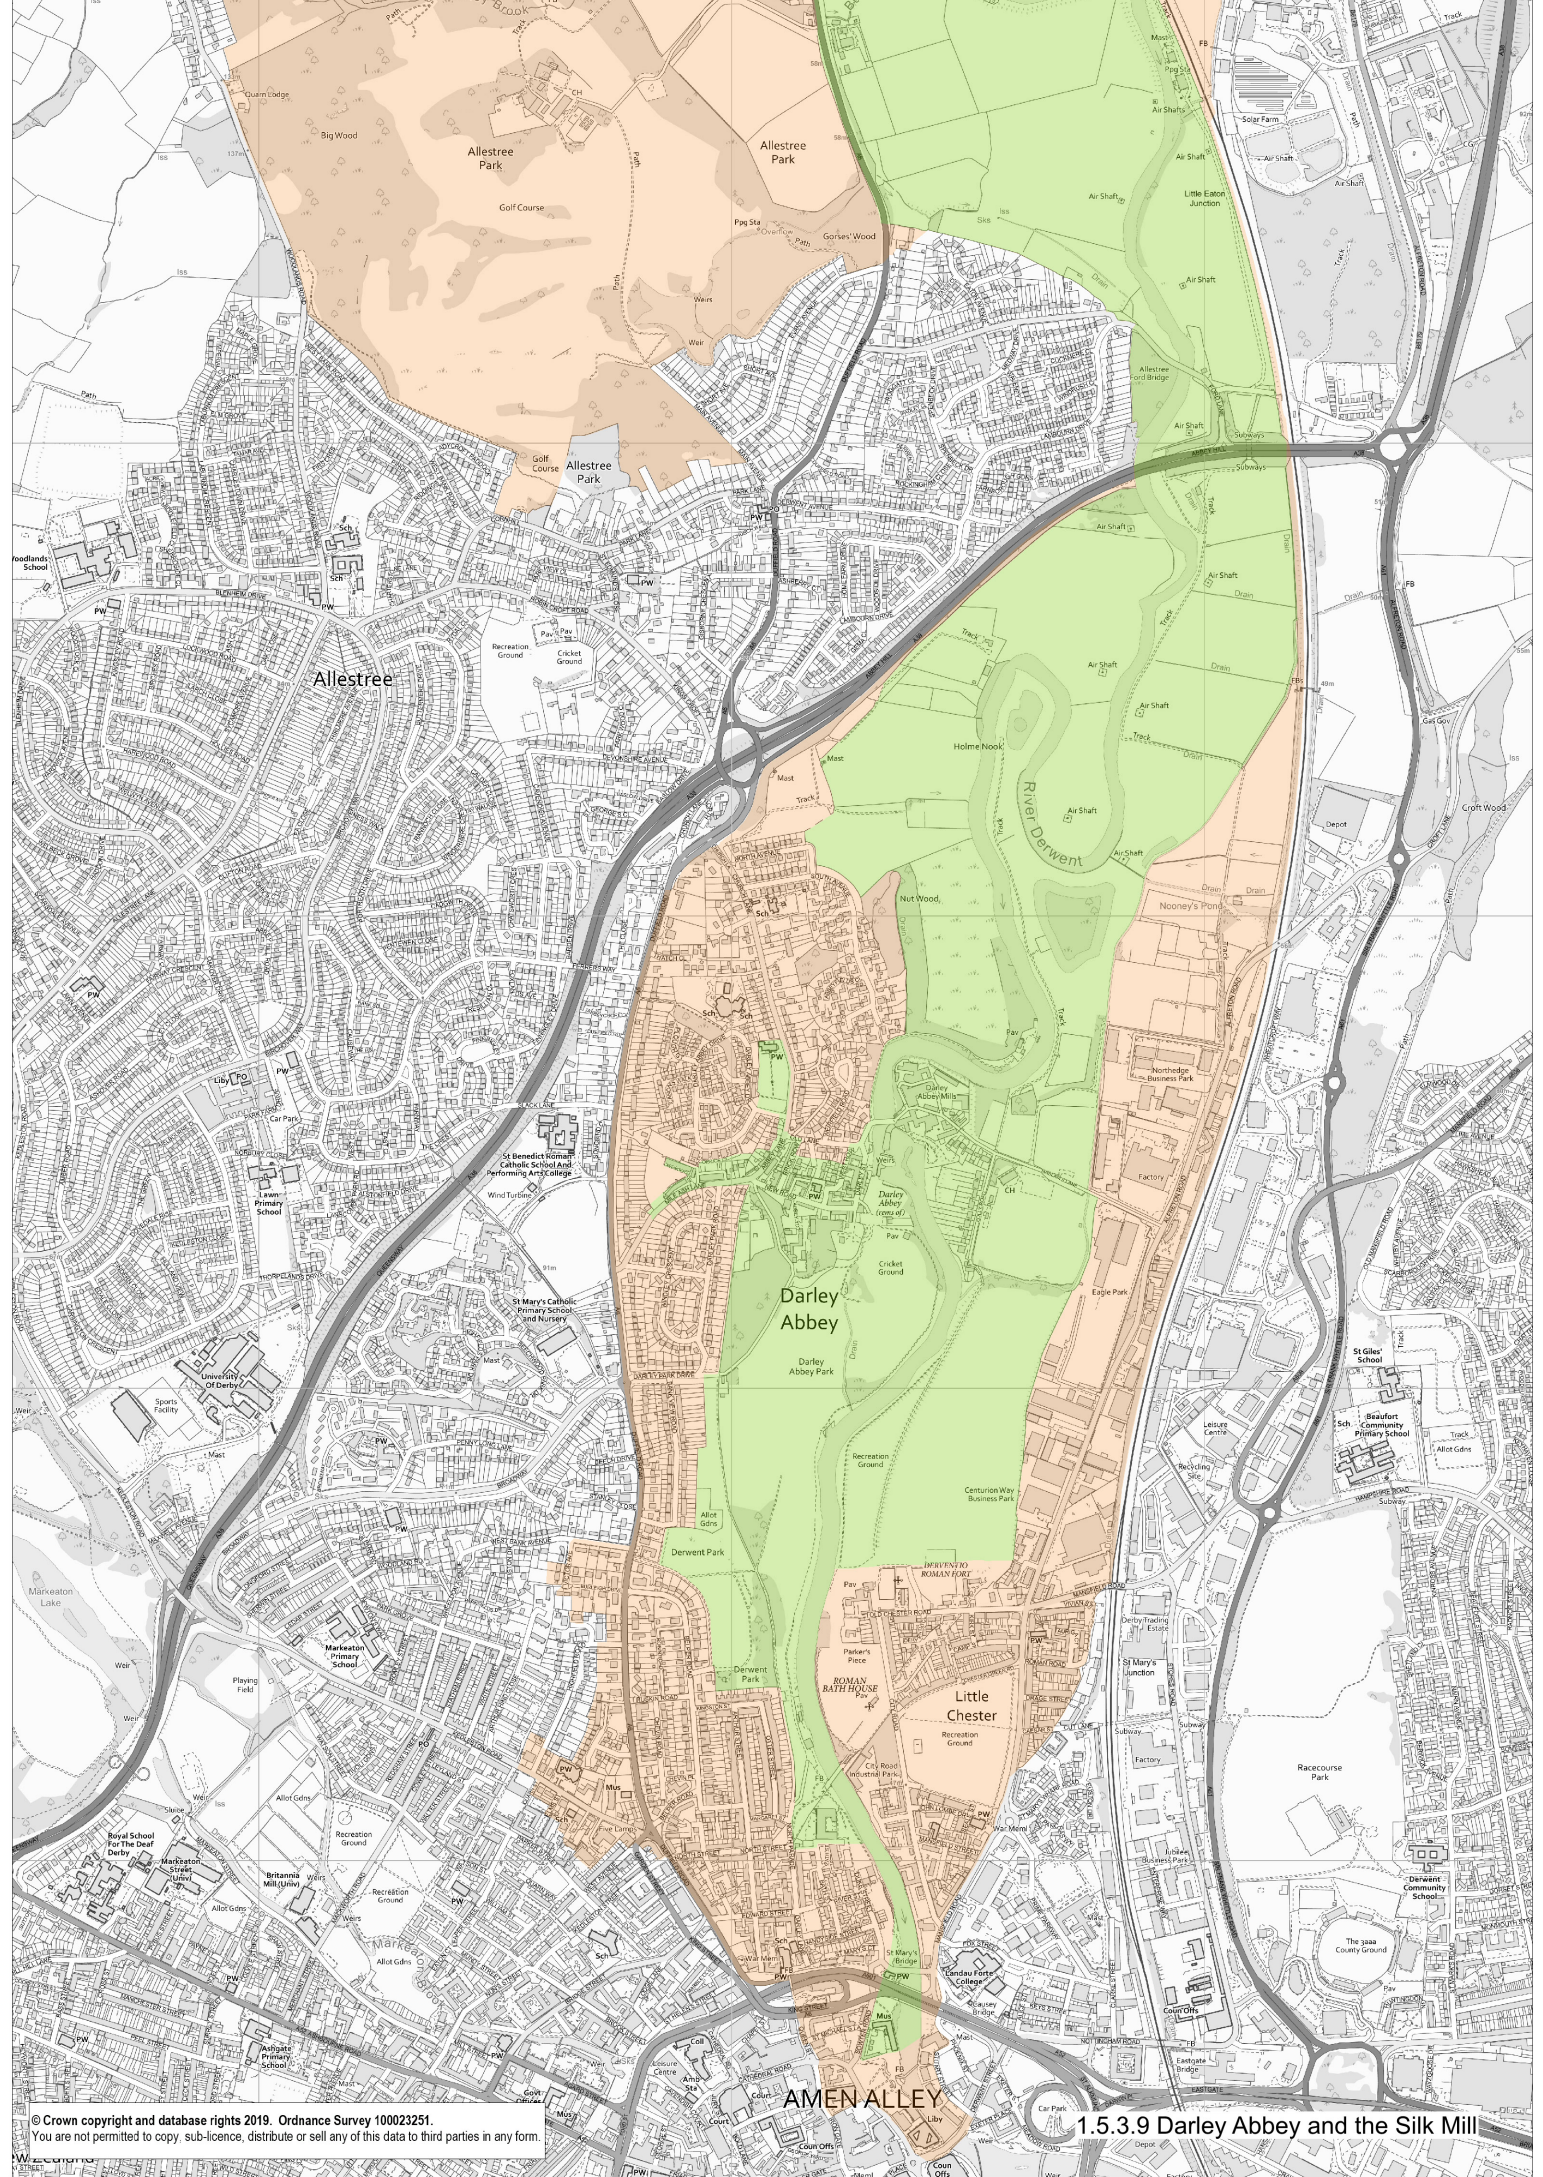

# 1.5.1.3 The Derwent Valley Mills World Heritage Site and Buffer Zone

Map 1.5.3.1

Map 1.5.3.2

Map 1.5.3.3

Map 1.5.3.4

Map 1.5.3.5

Map 1.5.3.6

Map 1.5.3.7

Map 1.5.3.8

Map 1.5.3.9

Derwent Valley Mills World Heritage Site

Derwent Valley Mills World Heritage Site Buffer Zone

1.5.3.2 Lea Bridge to Whatstandwell

1.5.3.3 Whatstandwell to Ambergate

Ambergate

1.5.3.6 Belper West

Allestree

Darley Abbey

Little Chester

AMEN ALLEY

1.5.3.9 Darley Abbey and the Silk Mill