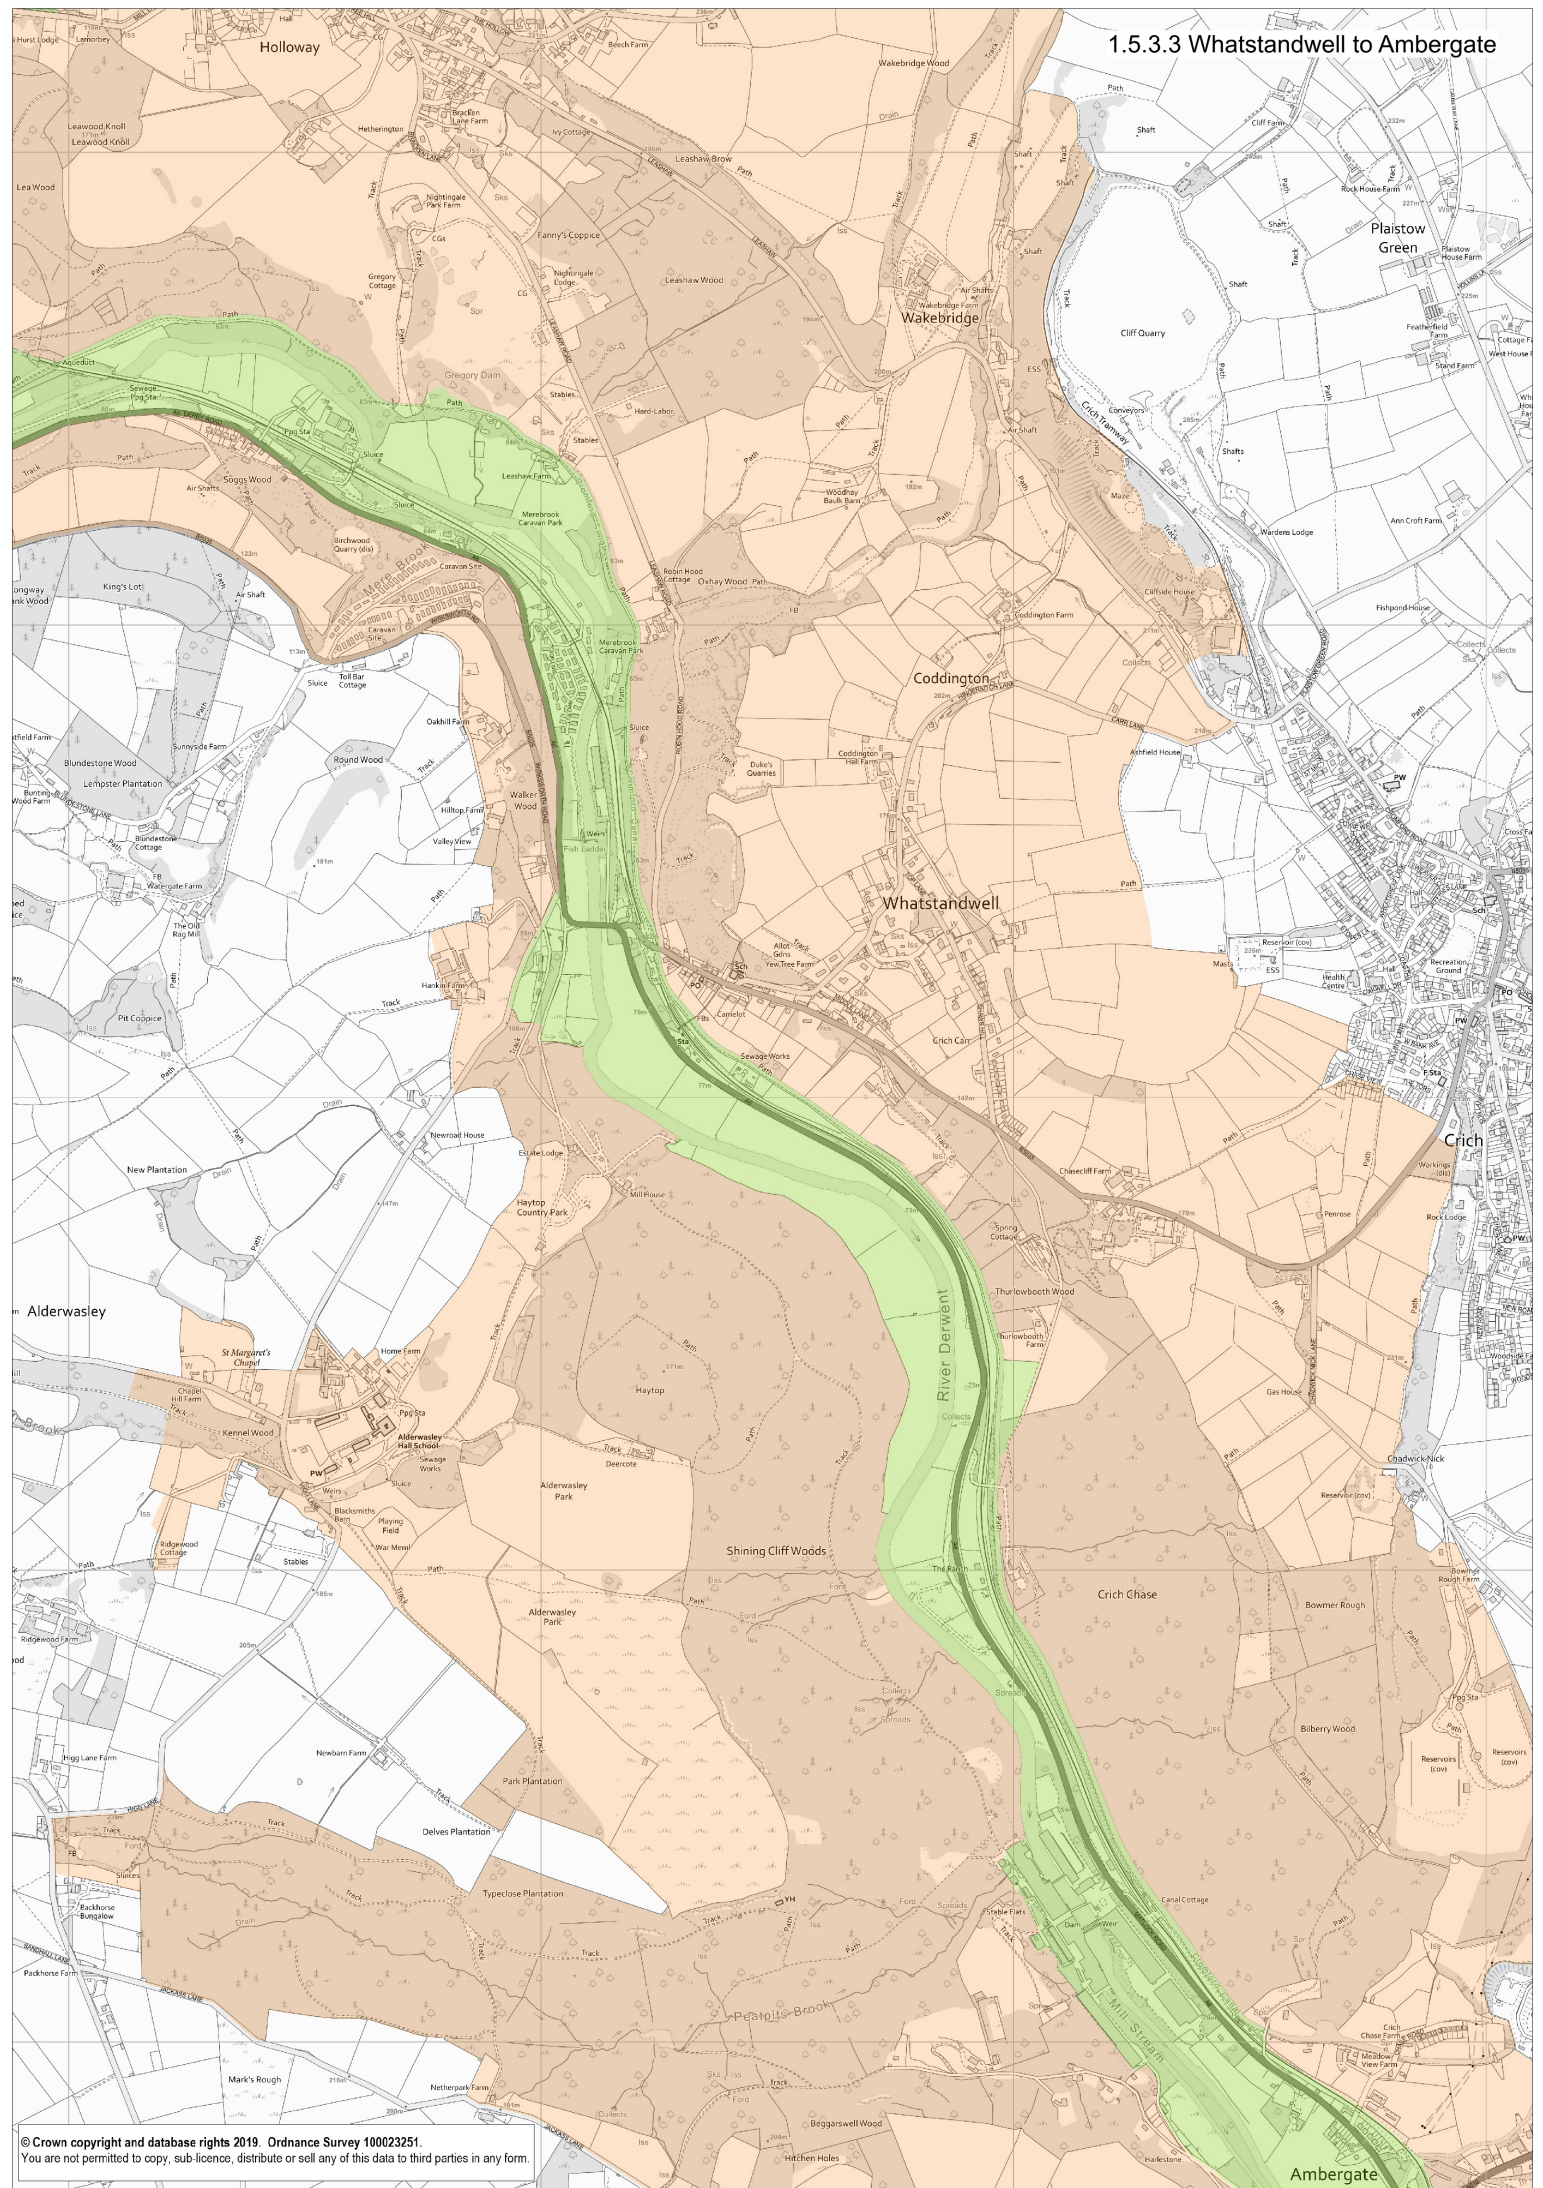

# 1.5.1.3 The Derwent Valley Mills World Heritage Site and Buffer Zone

Map 1.5.3.1

Map 1.5.3.2

Map 1.5.3.3

Map 1.5.3.4

Map 1.5.3.5

Map 1.5.3.6

Map 1.5.3.7

Map 1.5.3.8

Map 1.5.3.9

Derwent Valley Mills World Heritage Site

Derwent Valley Mills World Heritage Site Buffer Zone

1.5.3.2 Lea Bridge to Whatstandwell

1.5.3.3 Whatstandwell to Ambergate

Ambergate

1.5.3.6 Belper West

Allestree

Darley Abbey

Little Chester

AMEN ALLEY

1.5.3.9 Darley Abbey and the Silk Mill