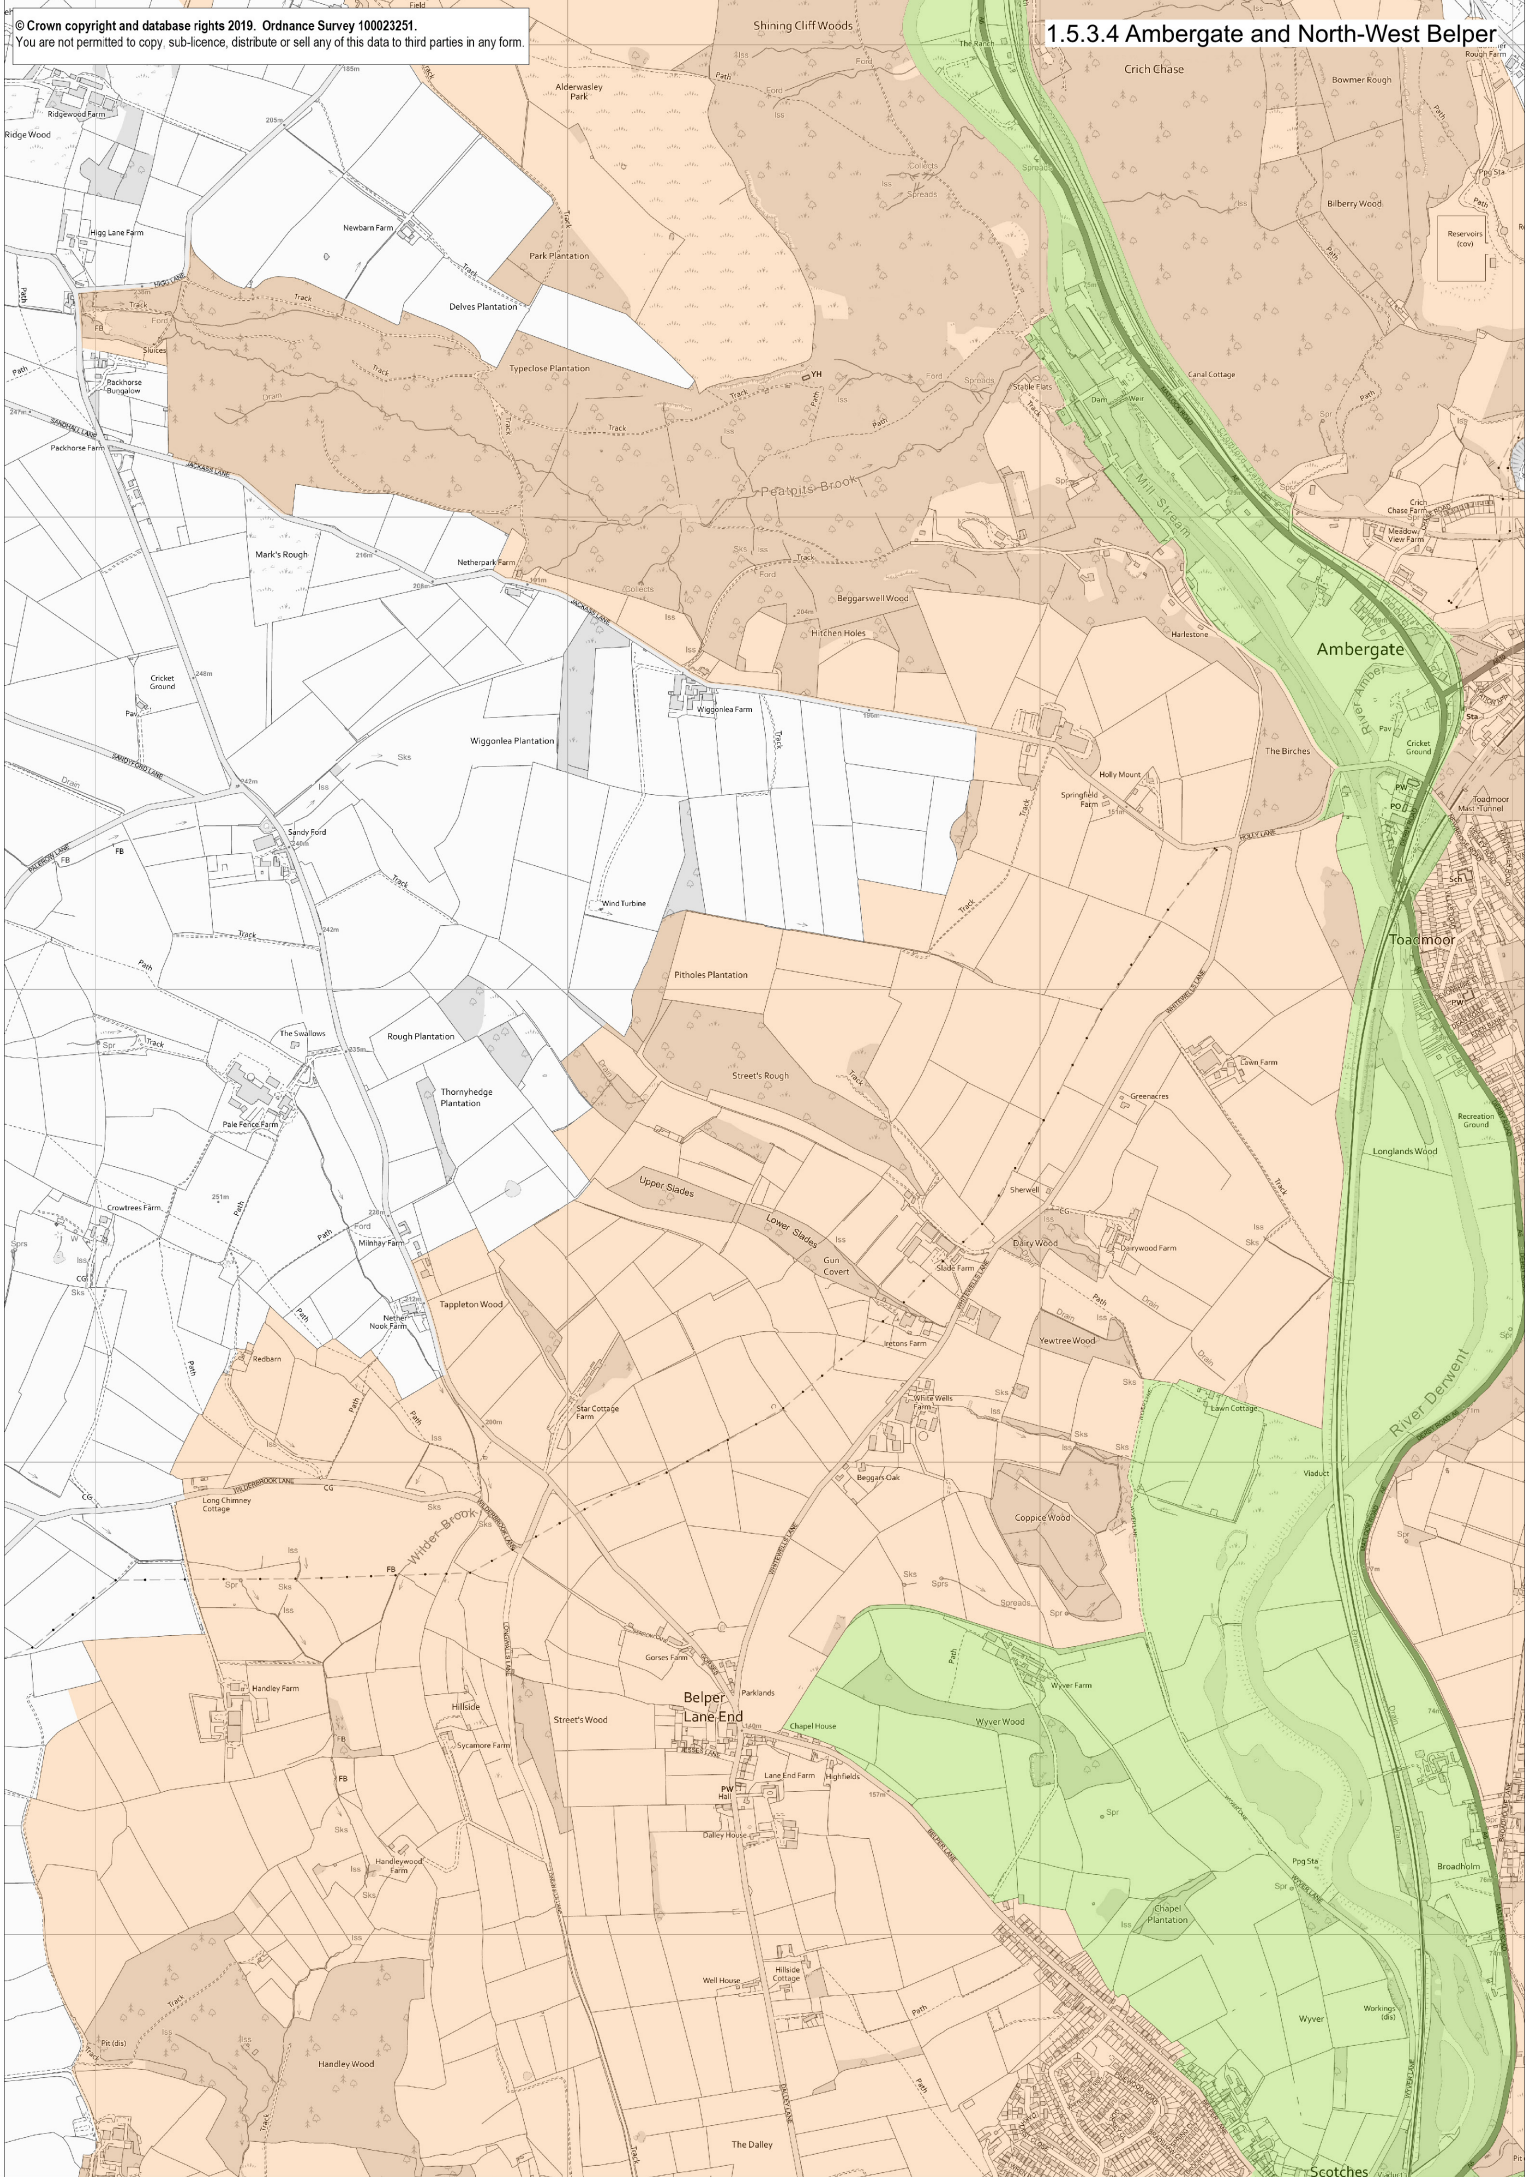

# 1.5.1.3 The Derwent Valley Mills World Heritage Site and Buffer Zone

Map 1.5.3.1

Map 1.5.3.2

Map 1.5.3.3

Map 1.5.3.4

Map 1.5.3.5

Map 1.5.3.6

Map 1.5.3.7

Map 1.5.3.8

Map 1.5.3.9

Derwent Valley Mills World Heritage Site

Derwent Valley Mills World Heritage Site Buffer Zone

1.5.3.2 Lea Bridge to Whatstandwell

1.5.3.3 Whatstandwell to Ambergate

Ambergate

1.5.3.6 Belper West

Allestree

Darley Abbey

Little Chester

AMEN ALLEY

1.5.3.9 Darley Abbey and the Silk Mill